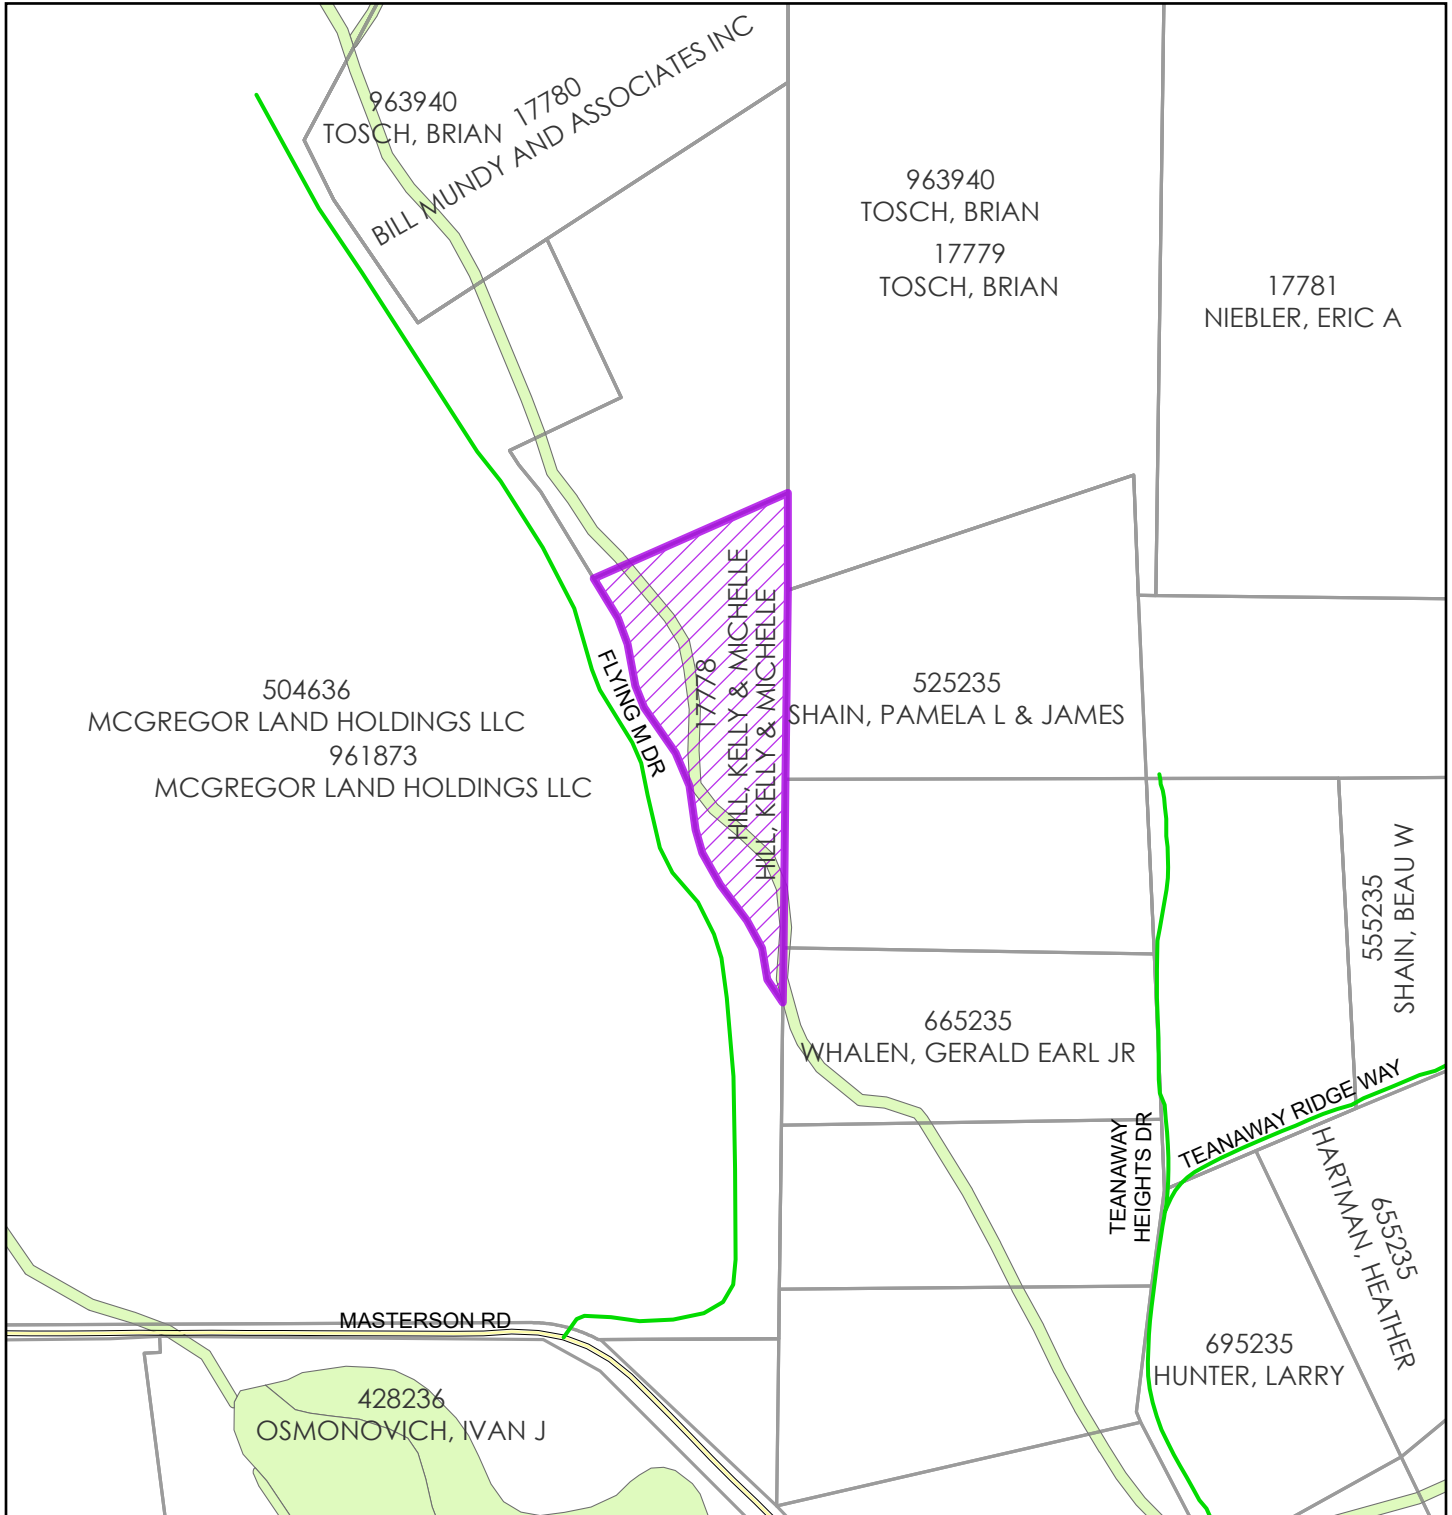

AU-26-00007 Hill

Critical Areas

2026

Coordinate System: NAD 1983 StatePlane Washington South FIPS 4602 Feet